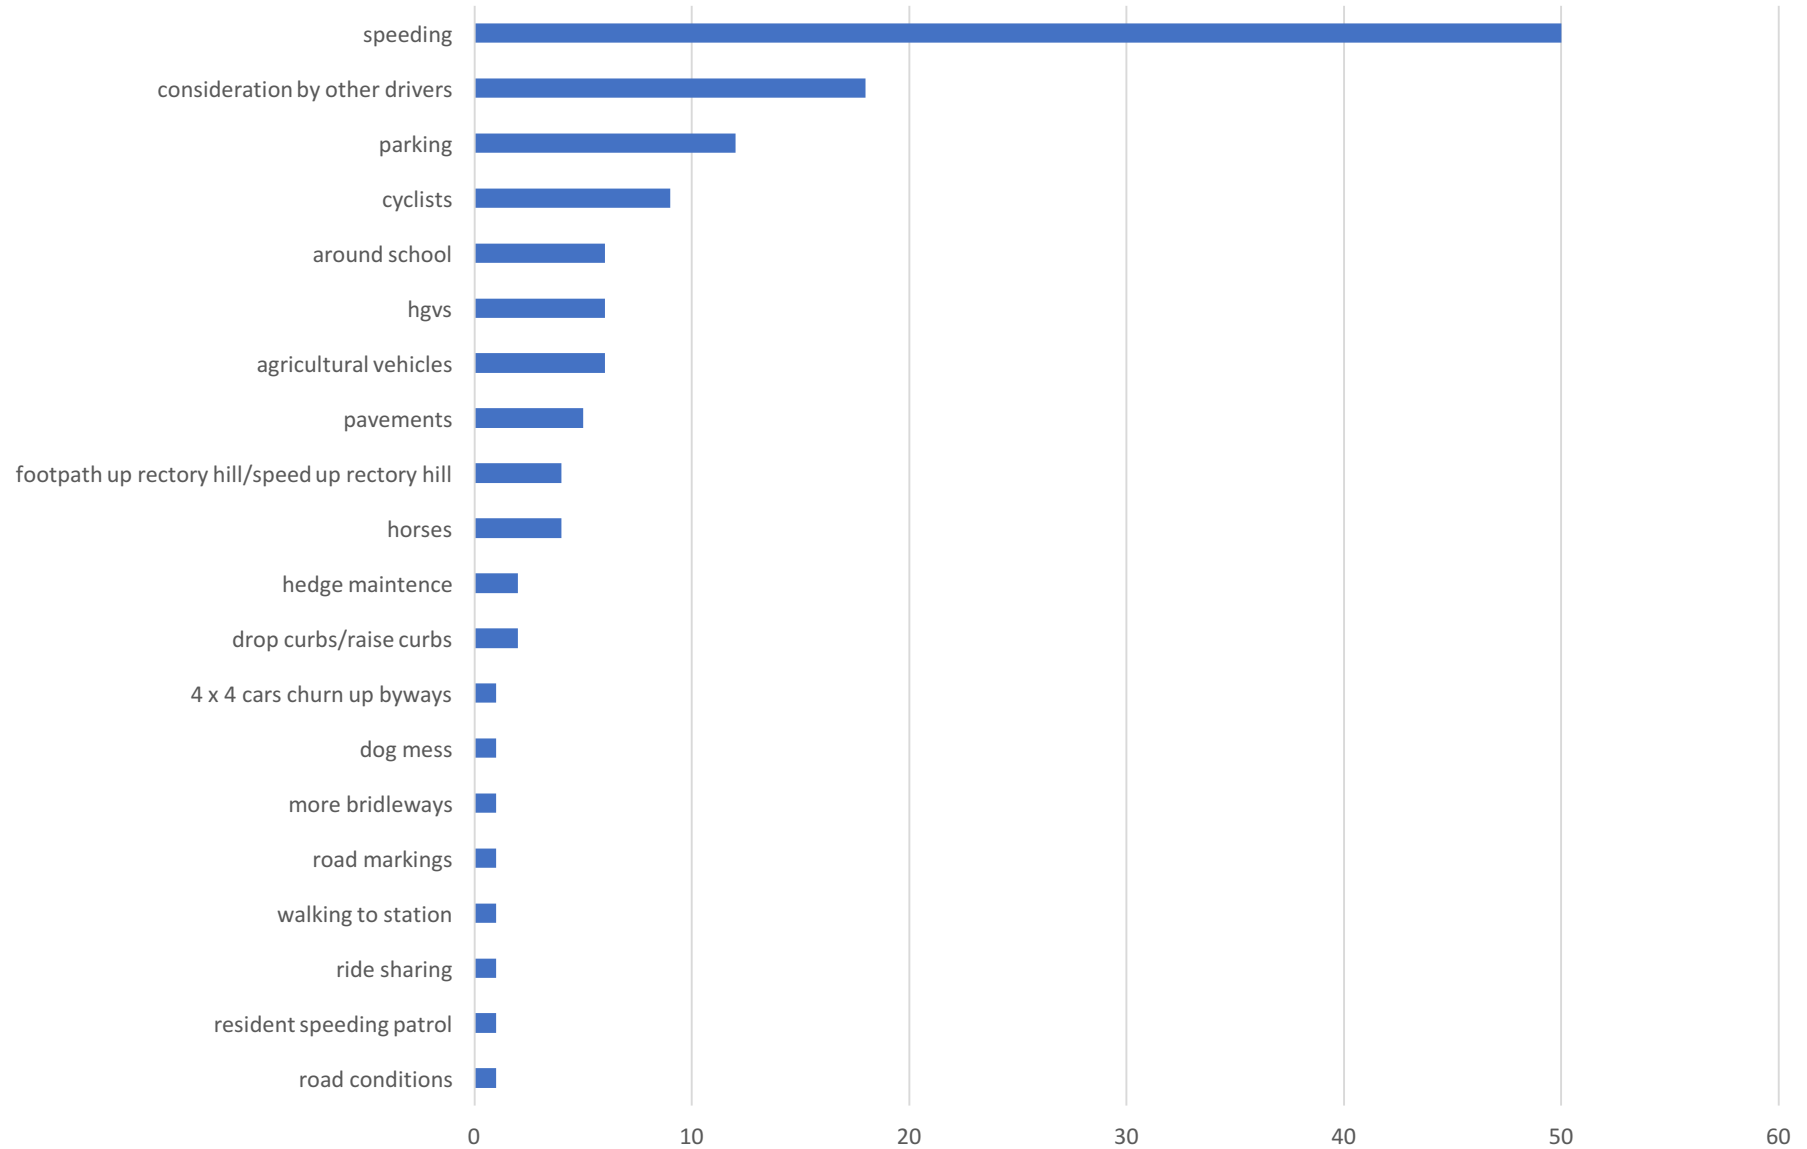

Sustainable Development

Worries

Do you feel that our parishes have too many road signs?

■ Yes ■ no ■ blank

Are you happy with the way that all road/thoroughfare users share these facilities in terms of safety for each user group?

■ yes ■ no ■ blank

Traffic comments

Are you happy with the way that all road/thoroughfare users share these facilities in terms of safety for each user group?

■ yes ■ no ■ blank

Do you think there is a car parking problem in our villages?