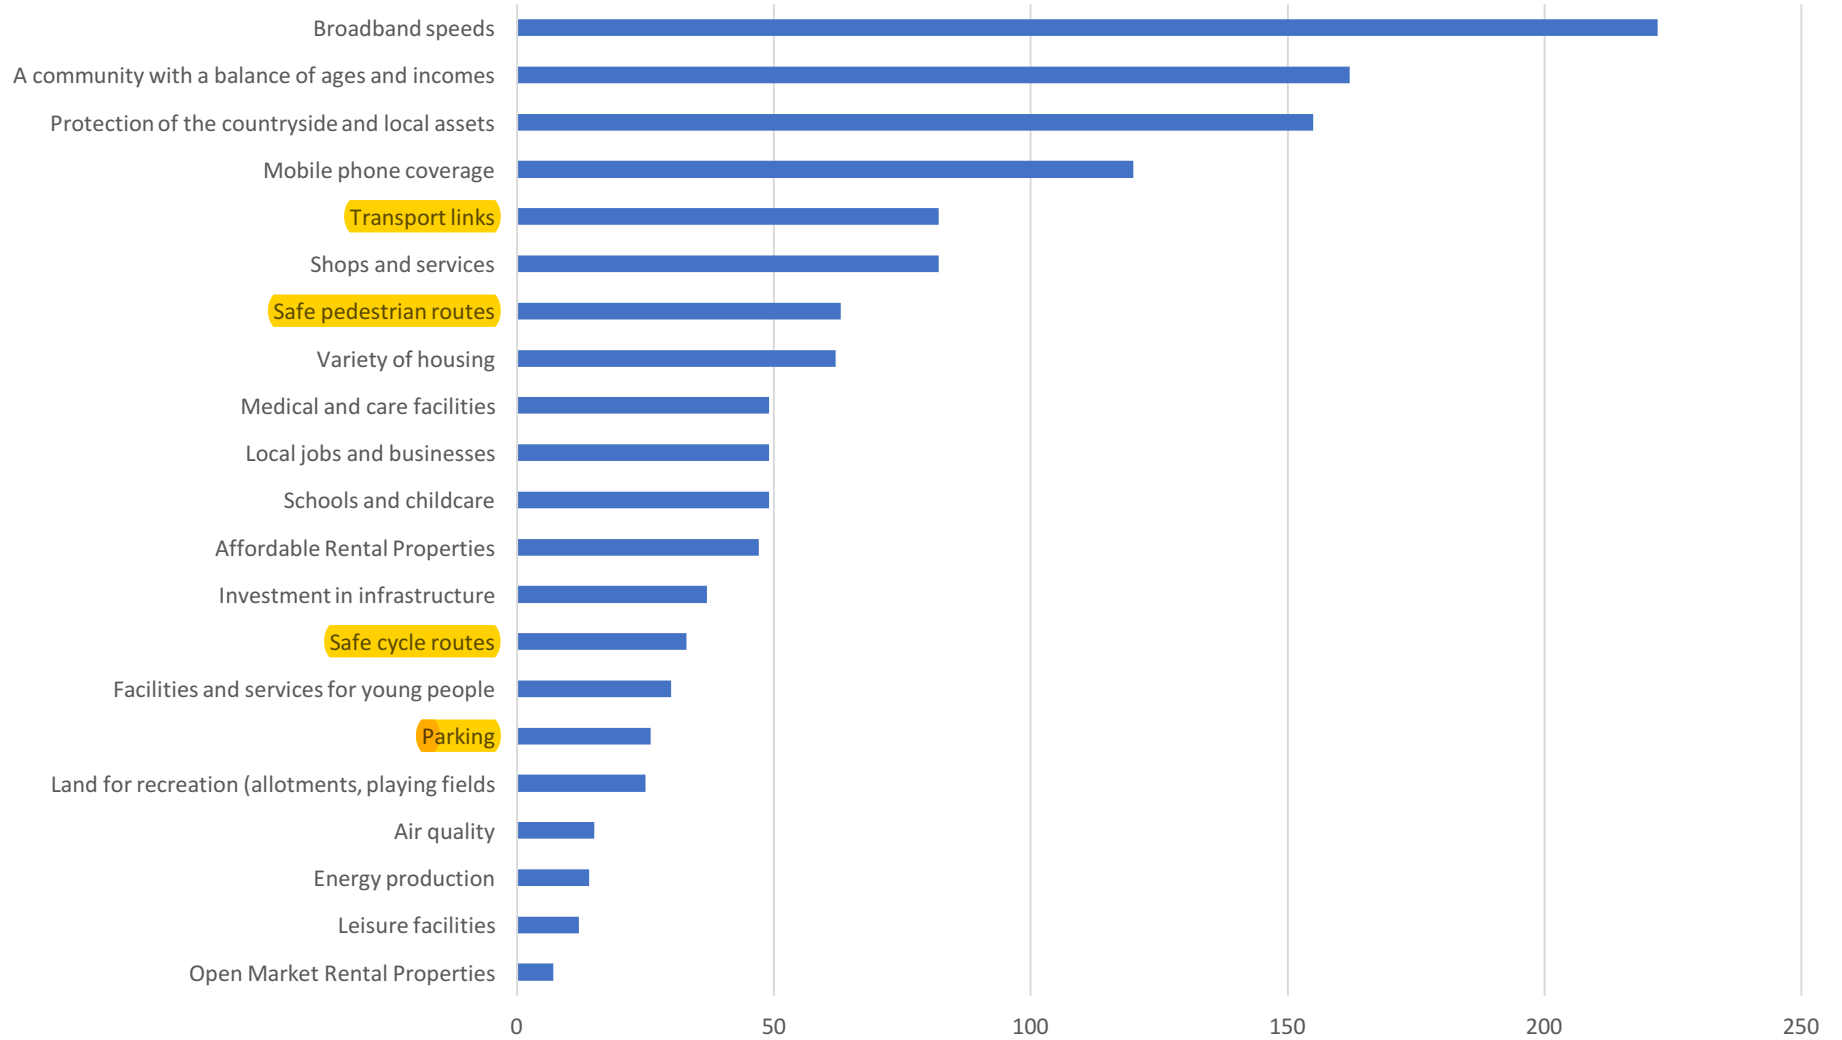

Sustainable Development

Worries

Do you feel that our parishes have too many road signs?

■ Yes ■ no ■ blank

Are you happy with the way that all road/thoroughfare users share these facilities in terms of safety for each user group?

■ yes ■ no ■ blank

Traffic comments

Are you happy with the way that all road/thoroughfare users share these facilities in terms of safety for each user group?

■ yes ■ no ■ blank

Do you think there is a car parking problem in our villages?