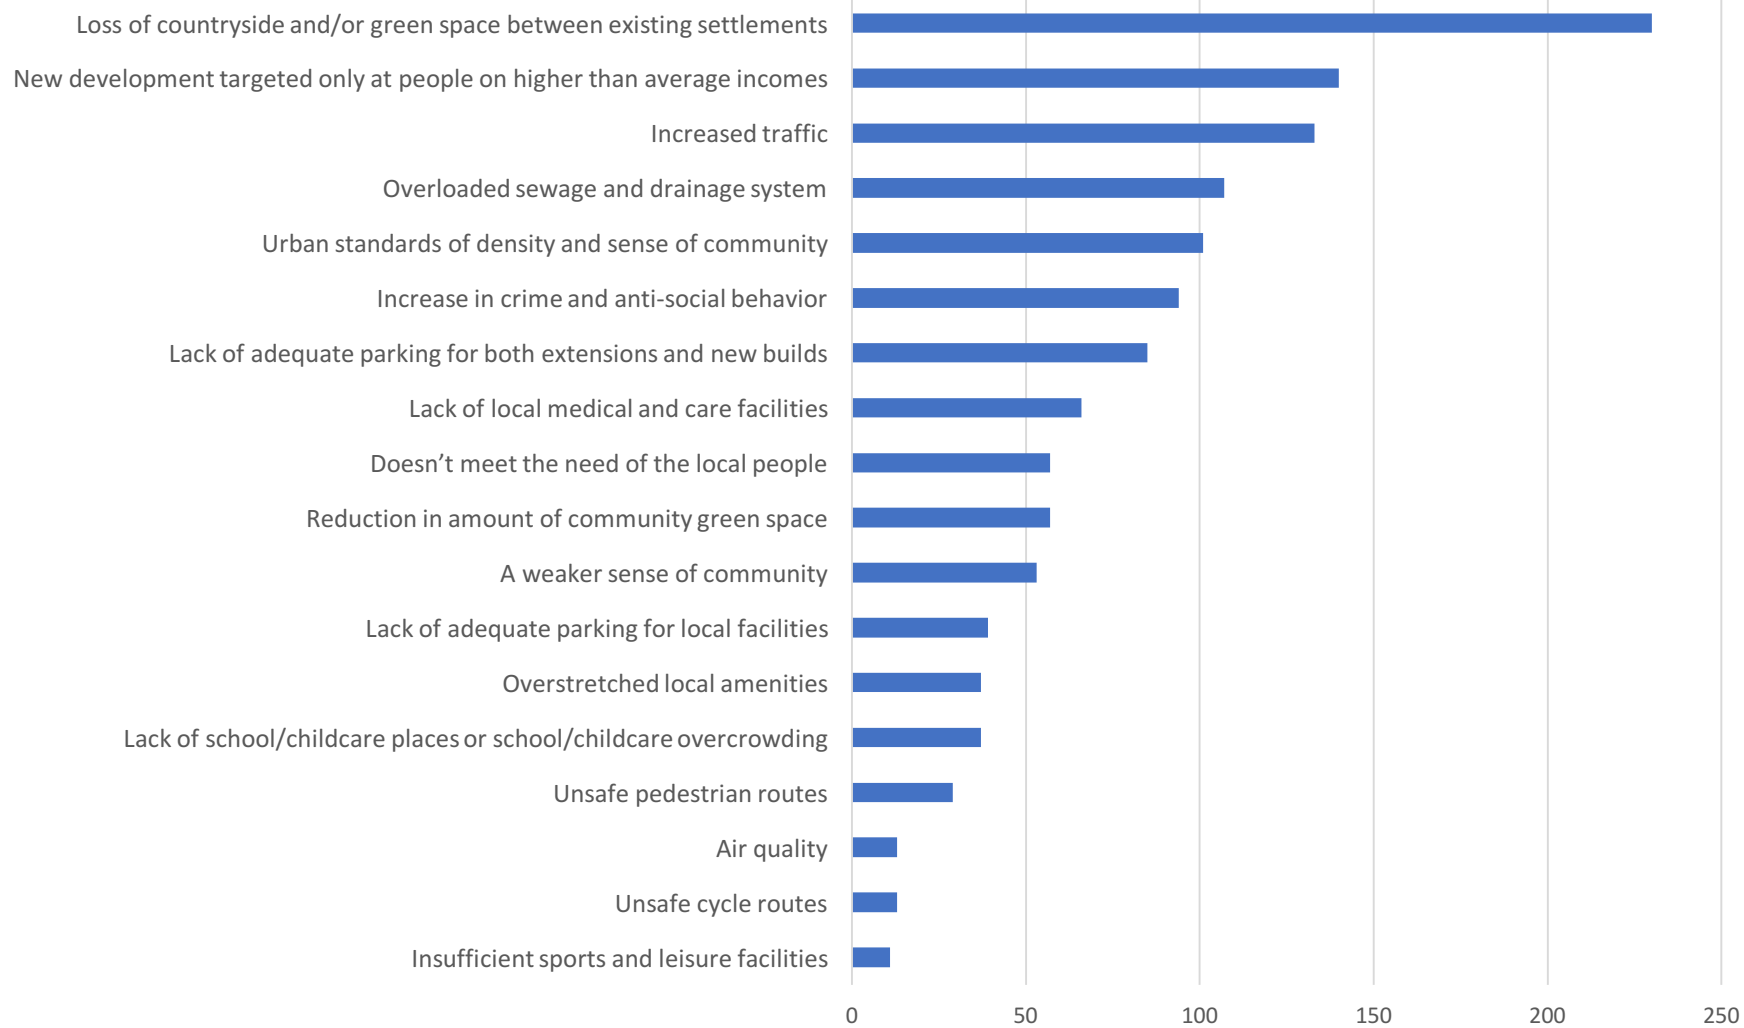

Sustainable Development

Worries

Do you feel that our parishes have too many road signs?

■ Yes ■ no ■ blank

Are you happy with the way that all road/thoroughfare users share these facilities in terms of safety for each user group?

■ yes ■ no ■ blank

Traffic comments

Are you happy with the way that all road/thoroughfare users share these facilities in terms of safety for each user group?

■ yes ■ no ■ blank

Do you think there is a car parking problem in our villages?

Do you work in one of the villages?

■ yes ■ no ■ N/A

Where people travel to work